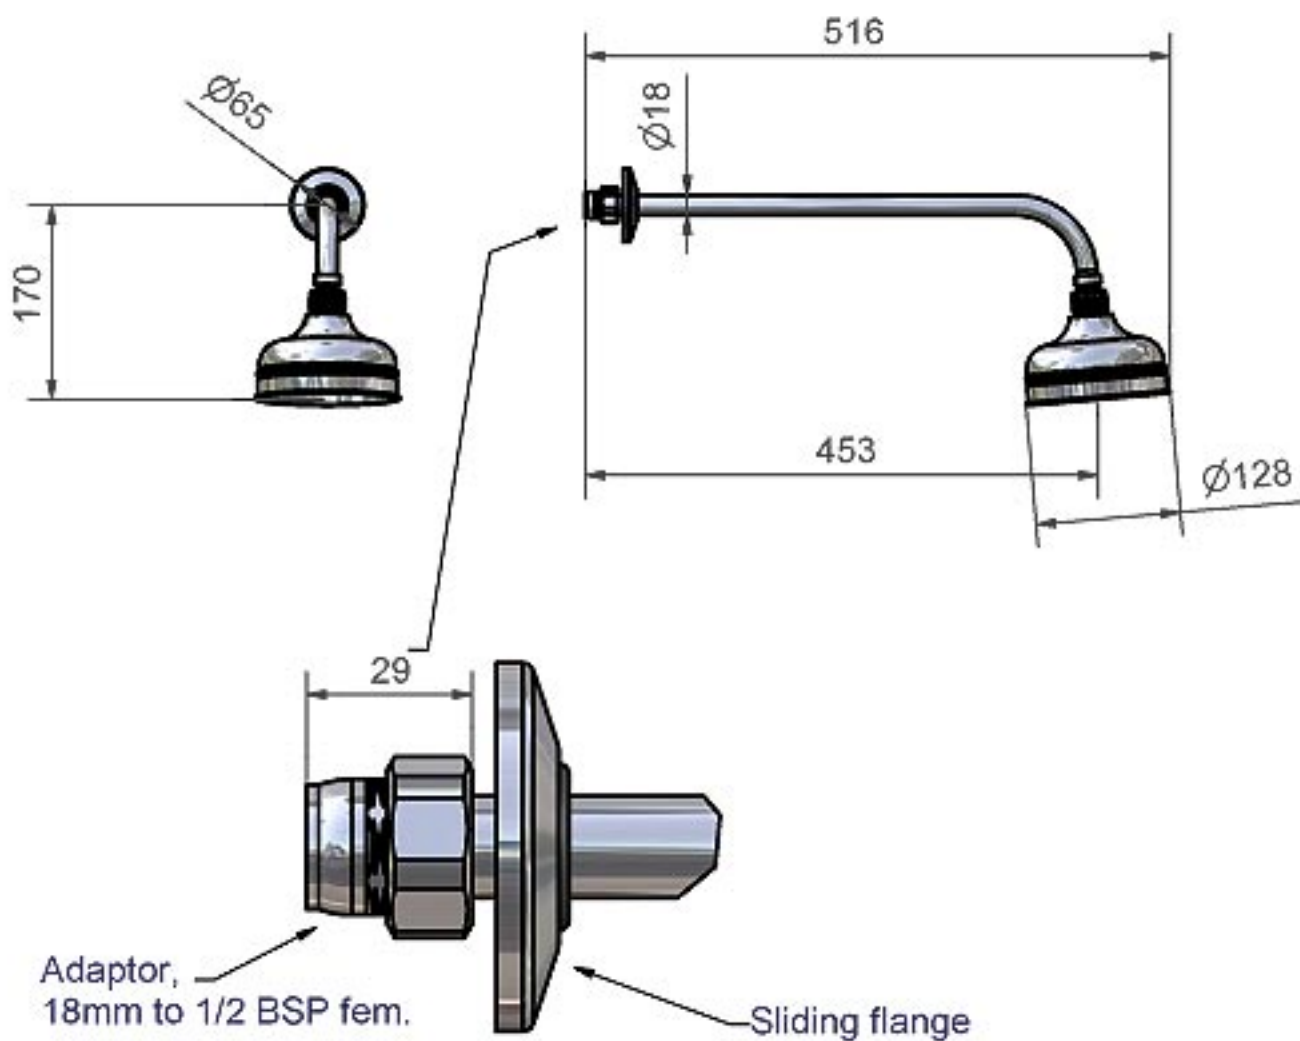

St. James

International Bathrooms B.V.
www.bathrooms.nl

Range	S.J. ancillary	
Item	Kit 418, 18mm overhead shower arm	
Date		
Finish : Chrome	Code : ASK4B	
Finish : Antique gold	Code :	
Finish : Bright nickel	Code :	
ALL DIMENSIONS SHOWN IN mm.		

Pack Details:-

Units of 1, 28cm x 13cm x 56cm.

Product Weight 1.1Kg.

Total Pack Weight 1.15Kg.

Min. Working Pressure 0.1Bar

Flow @ 0.1 Bar (Marflow Test Rig) X l/min.