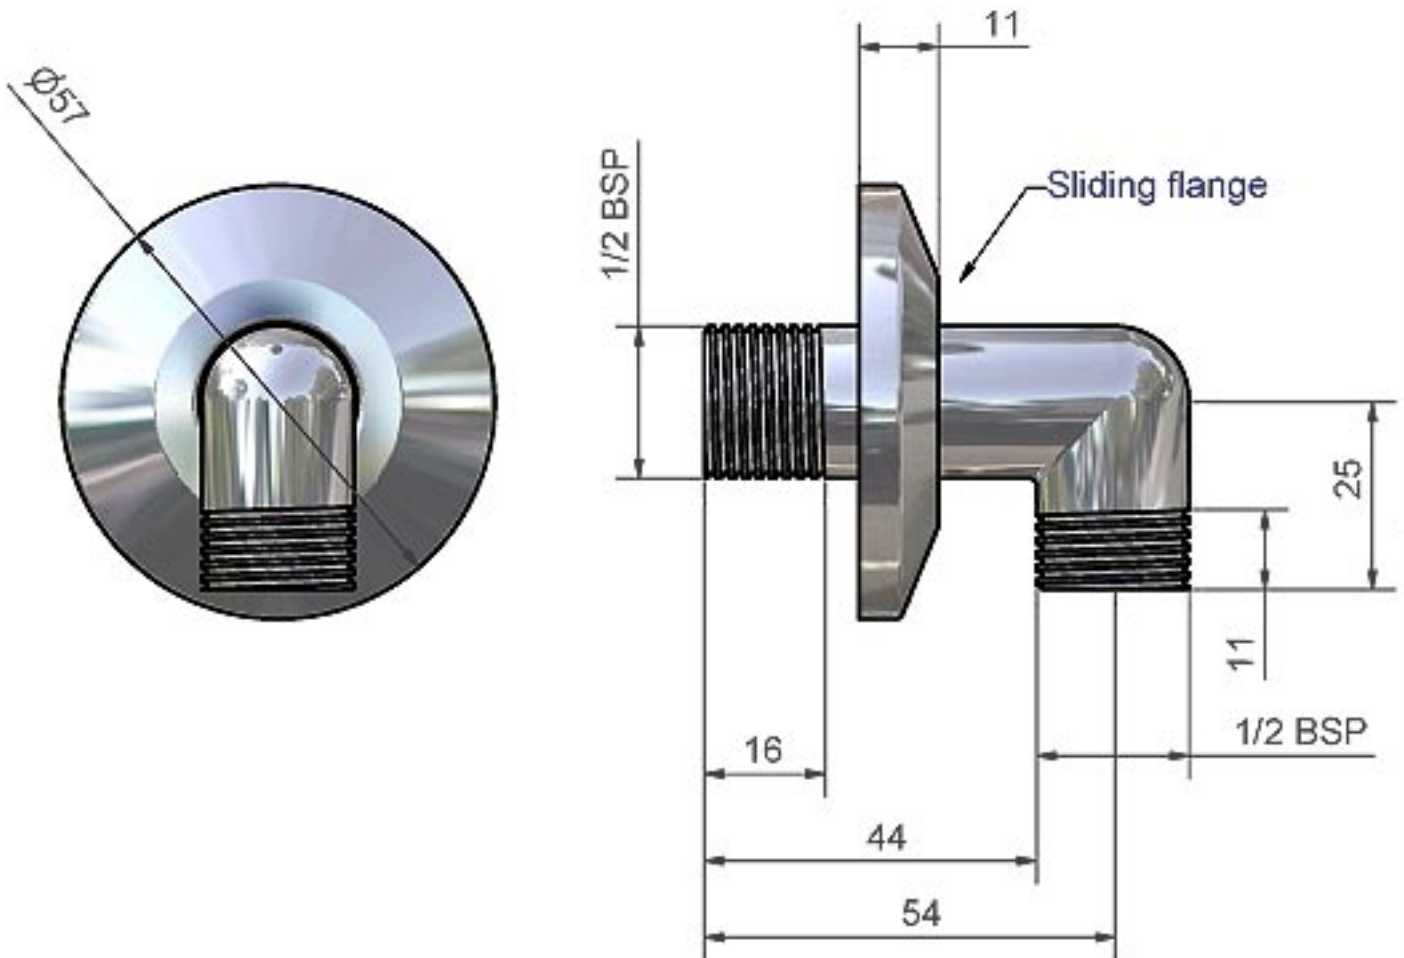

# St. James

International Bathrooms B.V.  
www.bathrooms.nl

Range	S.J. ancillary	
Item	Shower wall elbow	
Date		
Finish : Chrome	Code : ASSWE	
Finish : Antique gold	Code :	
Finish : Bright nickel	Code :	
ALL DIMENSIONS SHOWN IN mm.		

Pack Details:-  
Units of 1, Packed in plastic bag  
Total Pack Weight 0.12Kg.

Min. Working Pressure 0.1Bar  
Flow @ 0.1 Bar (Marflow Test Rig) X l/min.