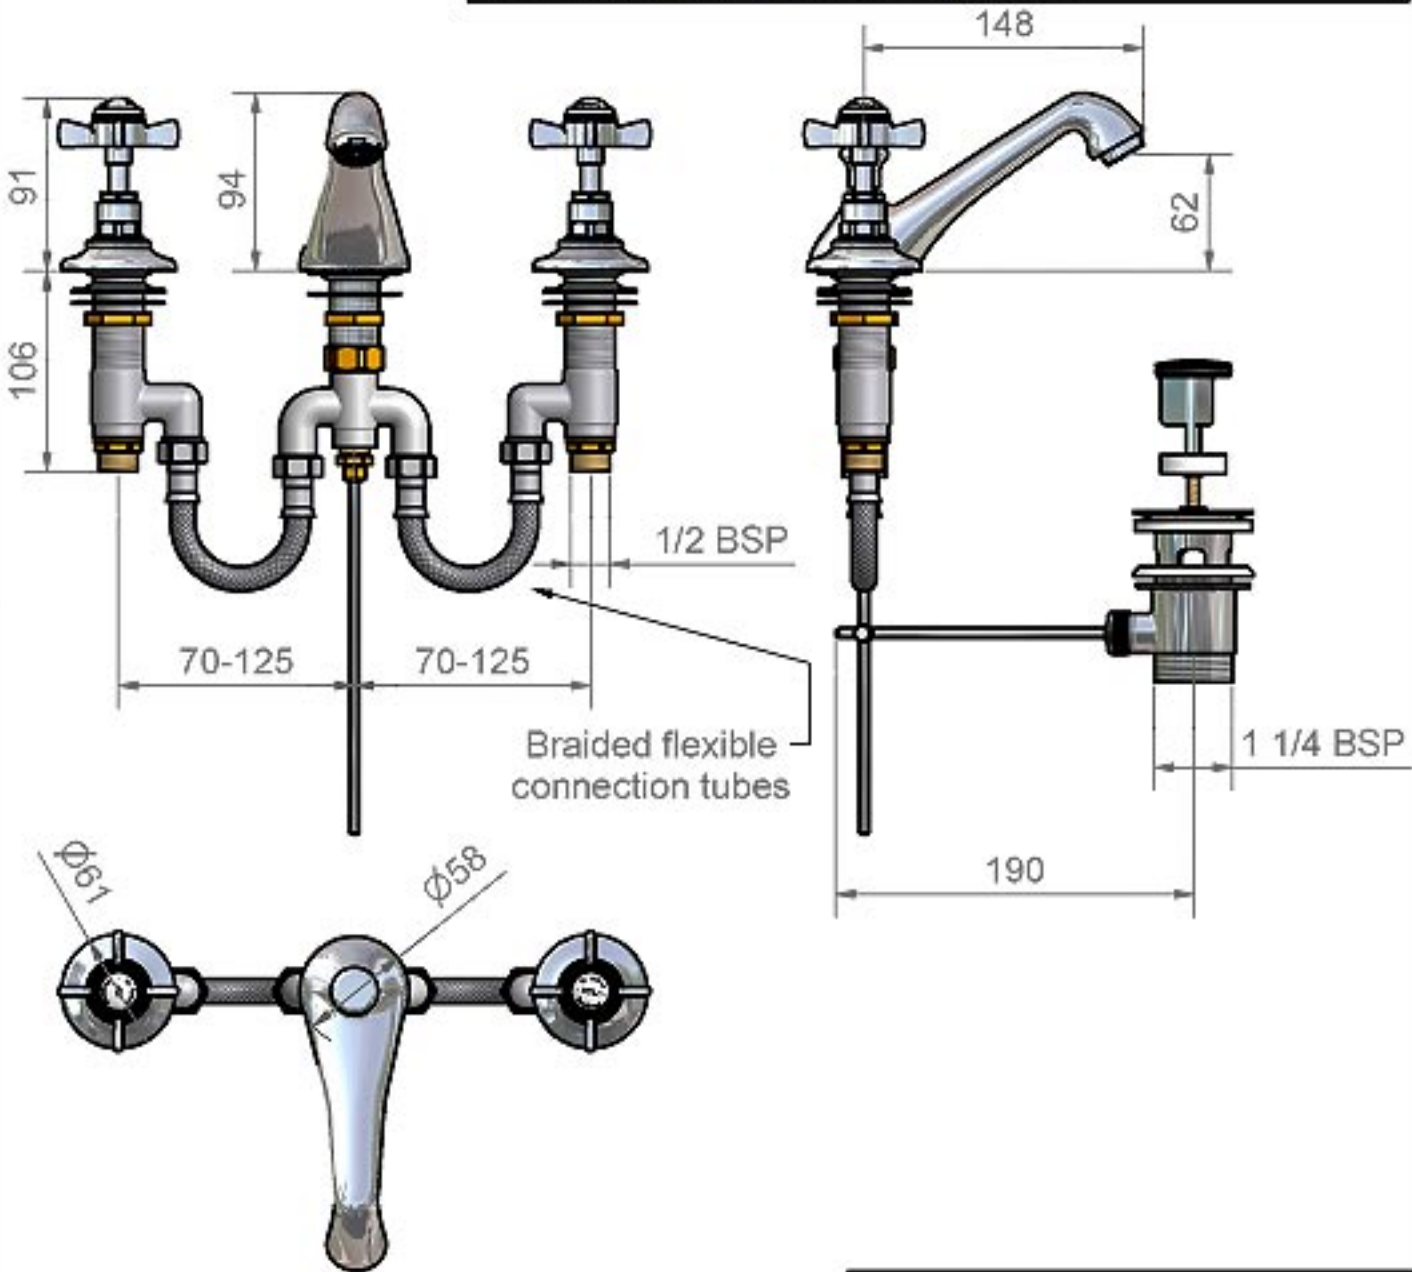

# St. James

International Bathrooms B.V.  
www.bathrooms.nl

Range	S.J. - Eu, CD.	
Item	Basin mixer set	
Date		
Finish : Chrome	Code : SJC400.XXX	
Finish : Antique gold	Code :	
Finish : Bright nickel	Code :	
ALL DIMENSIONS SHOWN IN mm.		

Pack Details:-  
Units of 1, 17cm x 15cm x 48cm.  
Product Weight 2.8Kg.  
Total Pack Weight 3.3Kg.

Min. Working Pressure 0.1Bar  
Flow @ 0.1 Bar (Marflow Test Rig) X l/min.