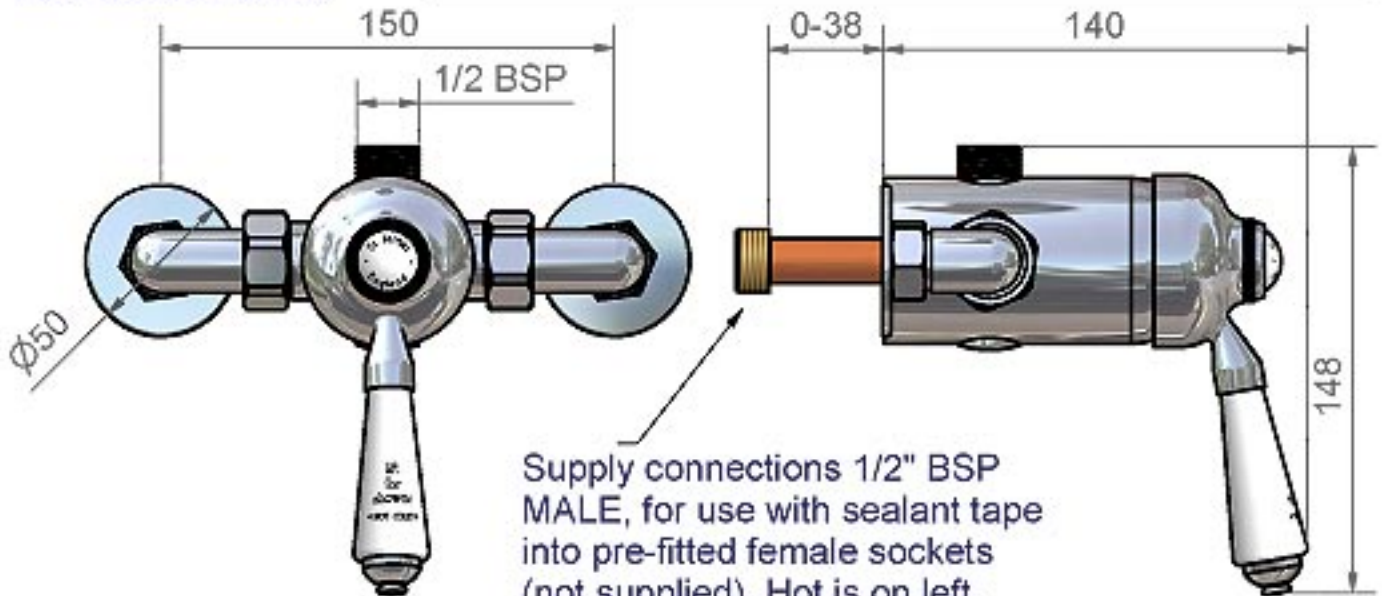

# St. James

International Bathrooms B.V.  
www.bathrooms.nl

Range	S.J. - European	
Item	Single lever manual shower.	
Date		
Finish : Chrome	Code : SJC720.XXX	
Finish : Antique gold	Code :	
Finish : Bright nickel	Code :	
ALL DIMENSIONS SHOWN IN mm.		

## EXPOSED FIXING

## CONCEALED FIXING

Pack Details:-  
Units of 1, 17cm x 10cm x 53cm.  
Product Weight 1.8Kg.  
Total Pack Weight 2Kg.

Min. Working Pressure 0.1Bar  
Flow @ 0.1 Bar (Marflow Test Rig) X l/min.