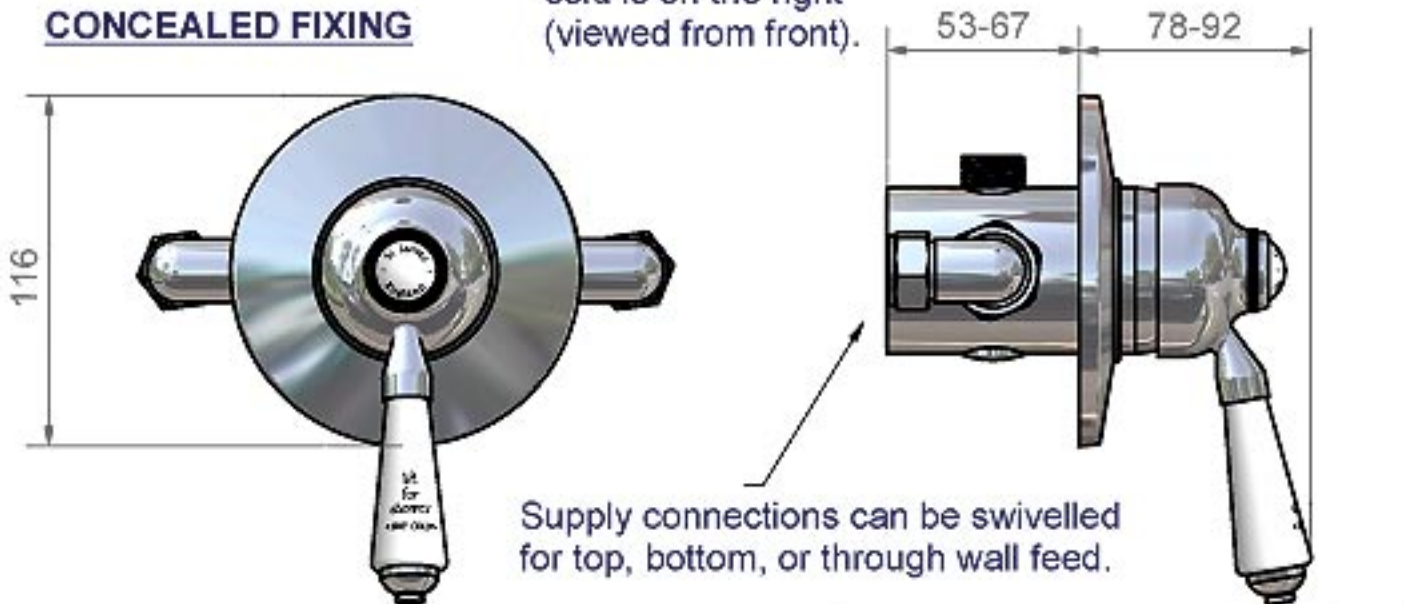

# St. James

International Bathrooms B.V.  
www.bathrooms.nl

Range	S.J. - European	
Item	Single lever manual shower.	
Date		
Finish : Chrome	Code : SJC720.XXX	
Finish : Antique gold	Code :	
Finish : Bright nickel	Code :	
ALL DIMENSIONS SHOWN IN mm.		

## EXPOSED FIXING

## CONCEALED FIXING

Pack Details:-  
Units of 1, 17cm x 10cm x 53cm.  
Product Weight 1.8Kg.  
Total Pack Weight 2Kg.

Min. Working Pressure 0.1Bar  
Flow @ 0.1 Bar (Marflow Test Rig) X l/min.