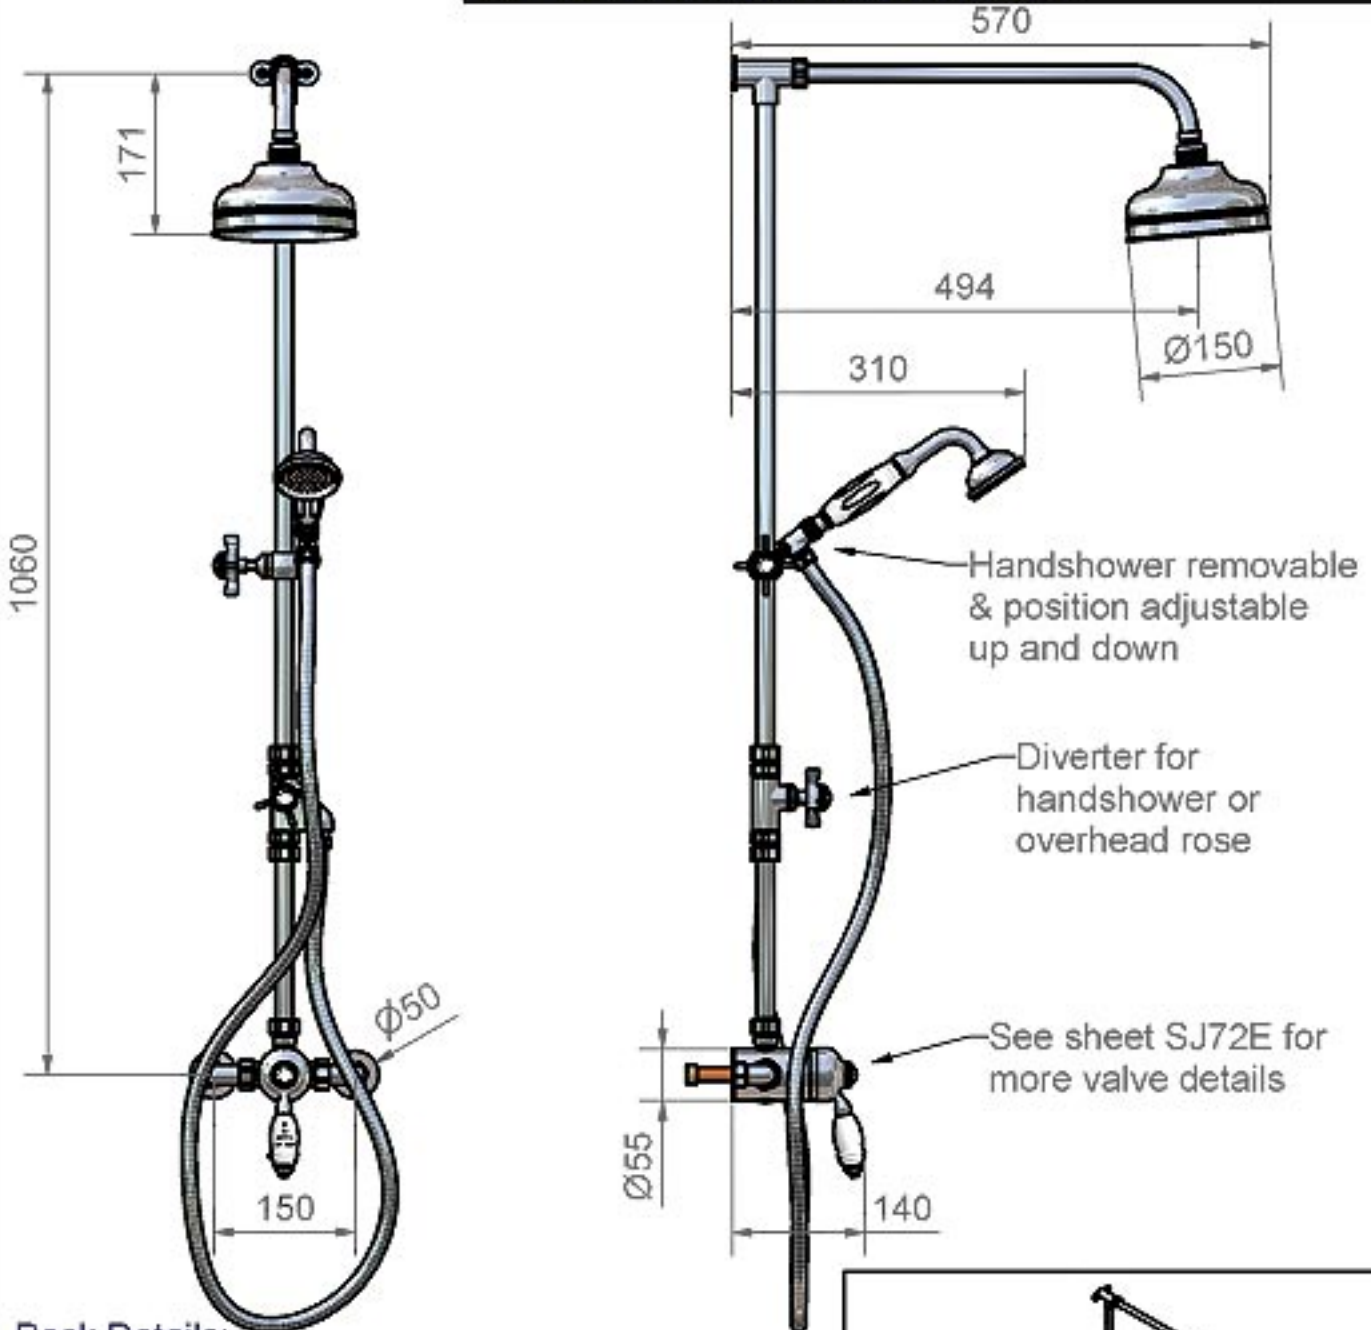

# St. James

International Bathrooms B.V.  
www.bathrooms.nl

Range	S.J. - European	
Item	Single lever manual shower.	
Date		
Finish : Chrome	Code : SJC7286.XXX	
ALL DIMENSIONS SHOWN IN mm.		

Pack Details:-  
Units of 1, xxcm x xxcm x xxcm.  
Product Weight xxKg.  
Total Pack Weight xxKg.

Min. Working Pressure 0.1Bar  
Flow @ 0.1 Bar (Marflow Test Rig) X l/min.