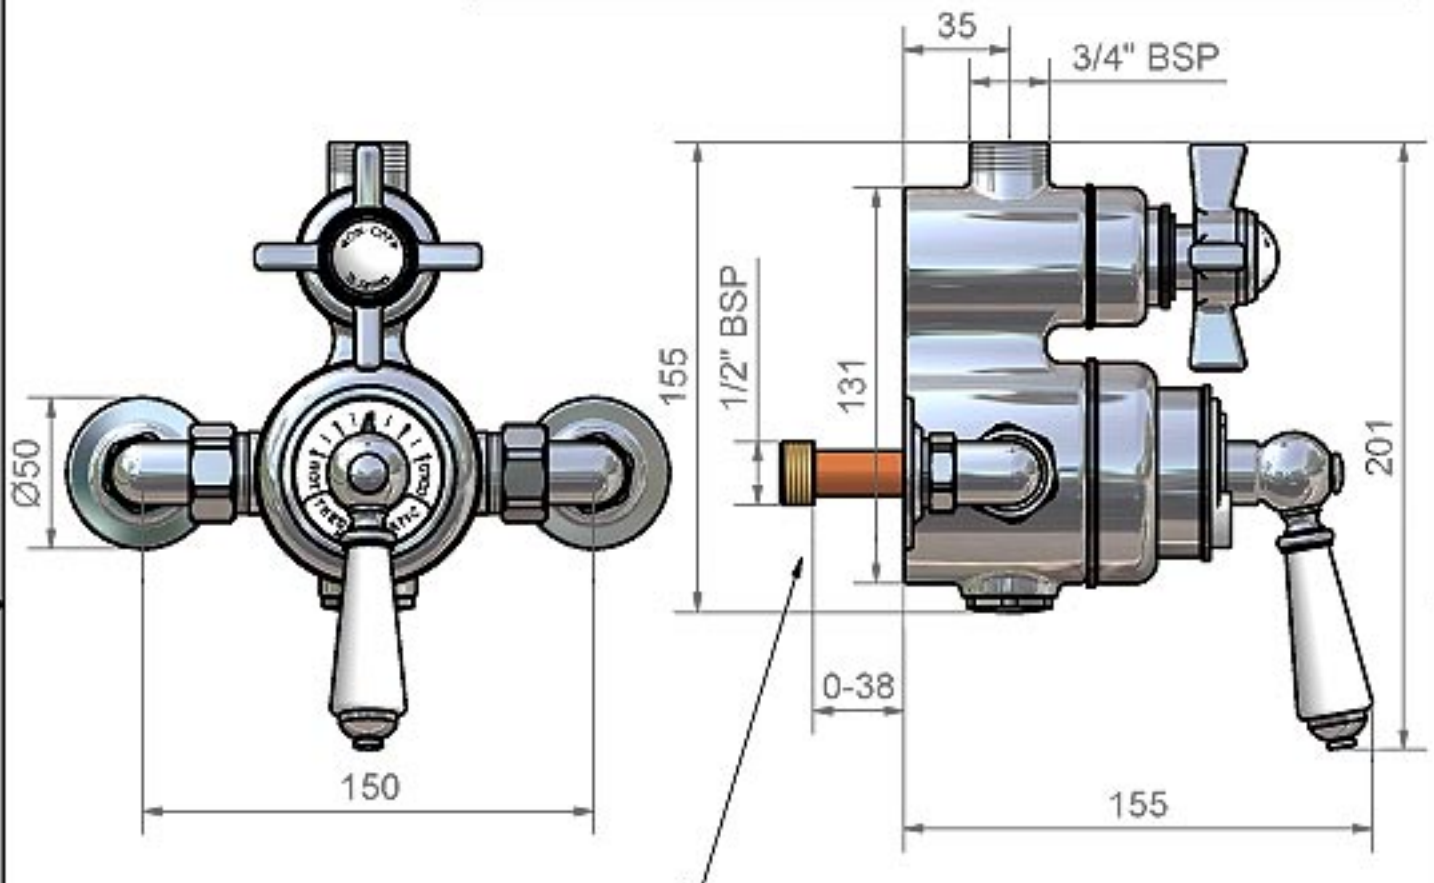

St. James

International Bathrooms B.V.
www.bathrooms.nl

Range	S.J. - Eu
Item	Exposed dual control thermostatic shower.
Date	
Finish : Chrome	Code : SJC740.XXX
Finish : Antique gold	Code :
Finish : Bright nickel	Code :
ALL DIMENSIONS SHOWN IN mm.	

Supply connections 1/2" BSP MALE, for use with sealant tape into pre-fitted female sockets (not supplied). Hot is on left, cold is on the right (viewed from front).
Alternatively, elbows can be swivelled for exposed supply connections from above or below.

Pack Details:-

Units of 1, 28cm x 18cm x 34cm.

Product Weight 3.9Kg.

Total Pack Weight 4.1Kg.

Min. Working Pressure 0.1Bar

Flow @ 0.1 Bar (Marflow Test Rig) 8 l/min

Flow @ 0.2 Bar (Marflow Test Rig) 10 l/min