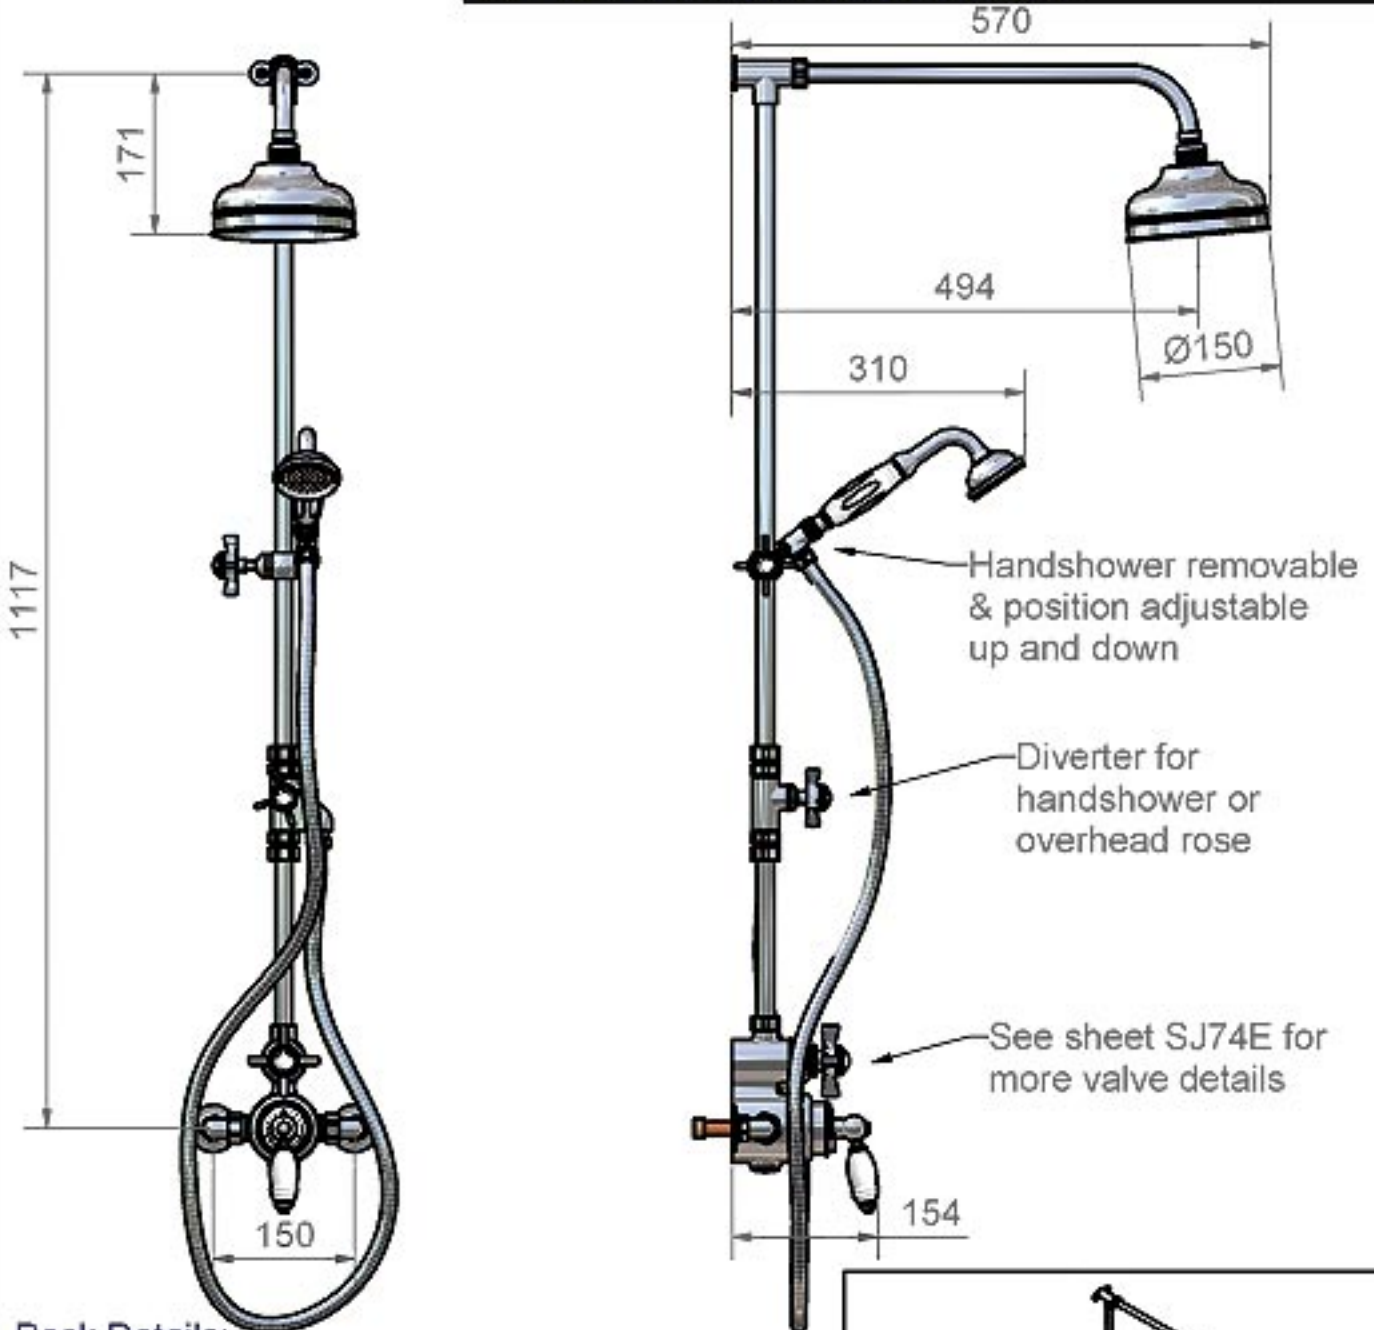

St. James

International Bathrooms B.V.
www.bathrooms.nl

Range	S.J. - European	
Item	Exposed dual control thermo. shower & kit.	
Date		
Finish : Chrome	Code :	SJC7486.XXX
Finish : Antique gold	Code :	
Finish : Bright nickel	Code :	
ALL DIMENSIONS SHOWN IN mm.		

Pack Details:-
Units of 1, xxcm x xxcm x xxcm.
Product Weight xxKg.
Total Pack Weight xxKg.

Min. Working Pressure 0.1Bar
Flow @ 0.1 Bar (Marflow Test Rig) X l/min.