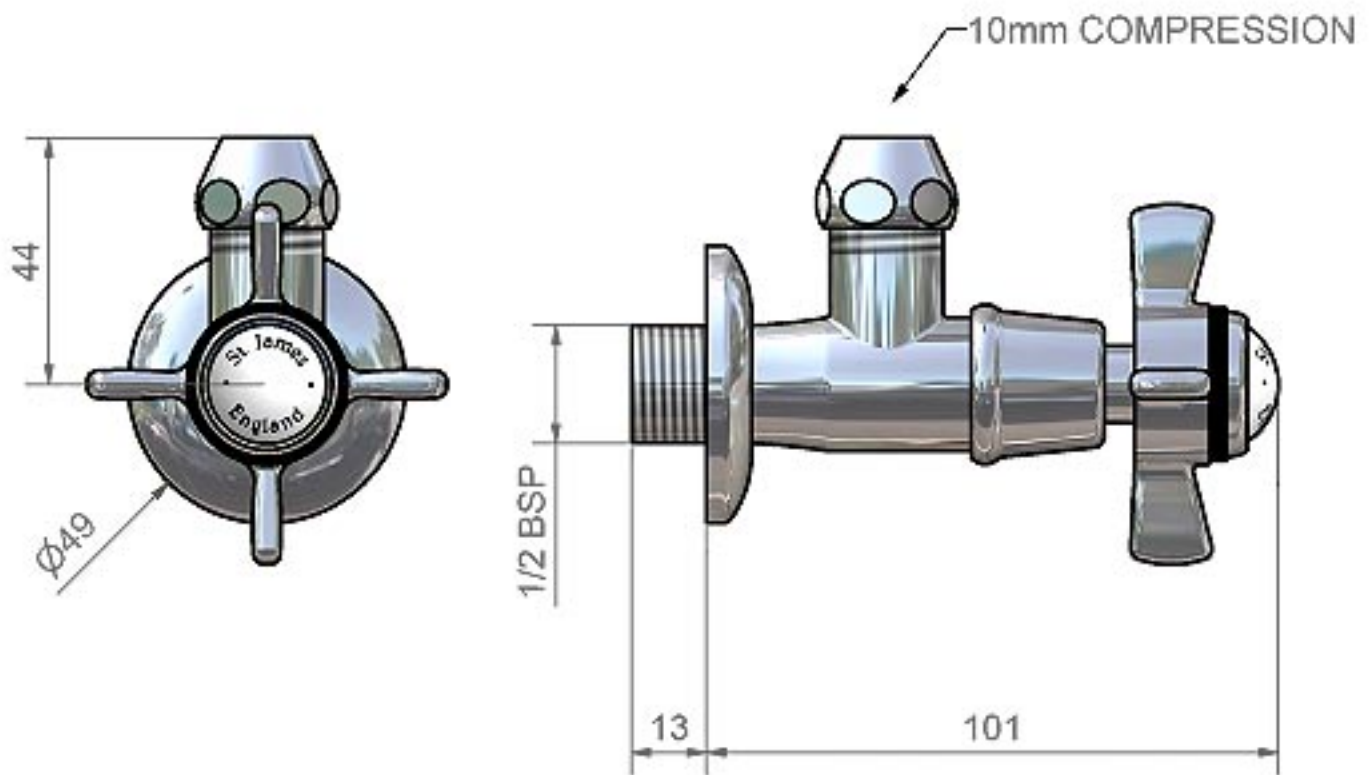

# St. James

International Bathrooms B.V.  
www.bathrooms.nl

Range	S.J. - U.K.	
Item	Isolating under basin tap	
Date		
Finish : Chrome	Code :	SJRV3000
Finish : Antique gold	Code :	
Finish : Bright nickel	Code :	
ALL DIMENSIONS SHOWN IN mm.		

Pack Details:-  
Units of 1, xxcm x xxcm x xxcm.  
Product Weight 1Kg.  
Total Pack Weight xxKg.

Min. Working Pressure 0.1Bar  
Flow @ 0.1 Bar (Marflow Test Rig) X l/min.