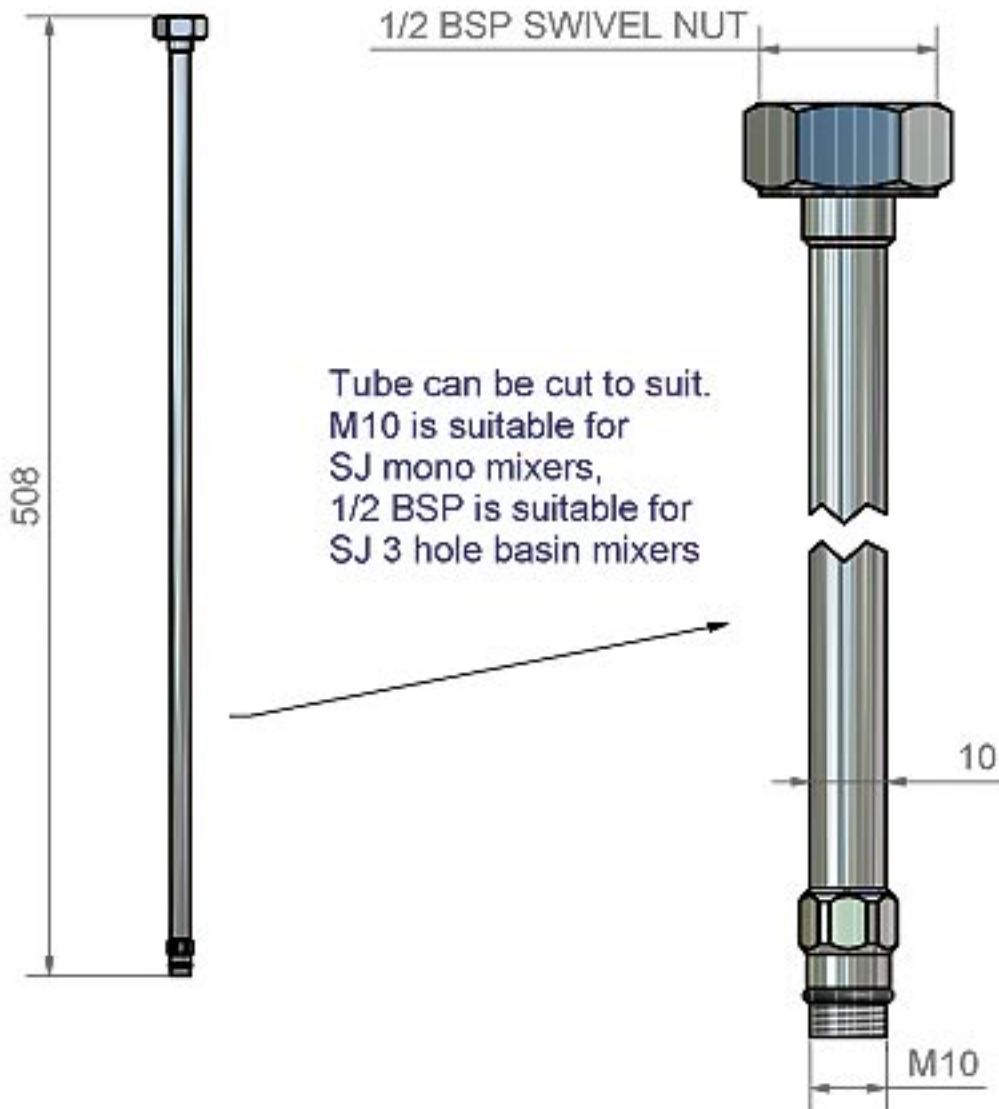

St. James

International Bathrooms B.V.
www.bathrooms.nl

Range	S.J. - U.K.	
Item	Tube for Isolating under basin tap	
Date		
Finish : Chrome	Code : SJRV3001	
Finish : Antique gold		
Finish : Bright nickel		
ALL DIMENSIONS SHOWN IN mm.		

Pack Details:-

Units of 1, xxcm x xxcm x xxcm.

Product Weight 1Kg.

Total Pack Weight xxKg.

Min. Working Pressure 0.1Bar

Flow @ 0.1 Bar (Marflow Test Rig) X l/min.