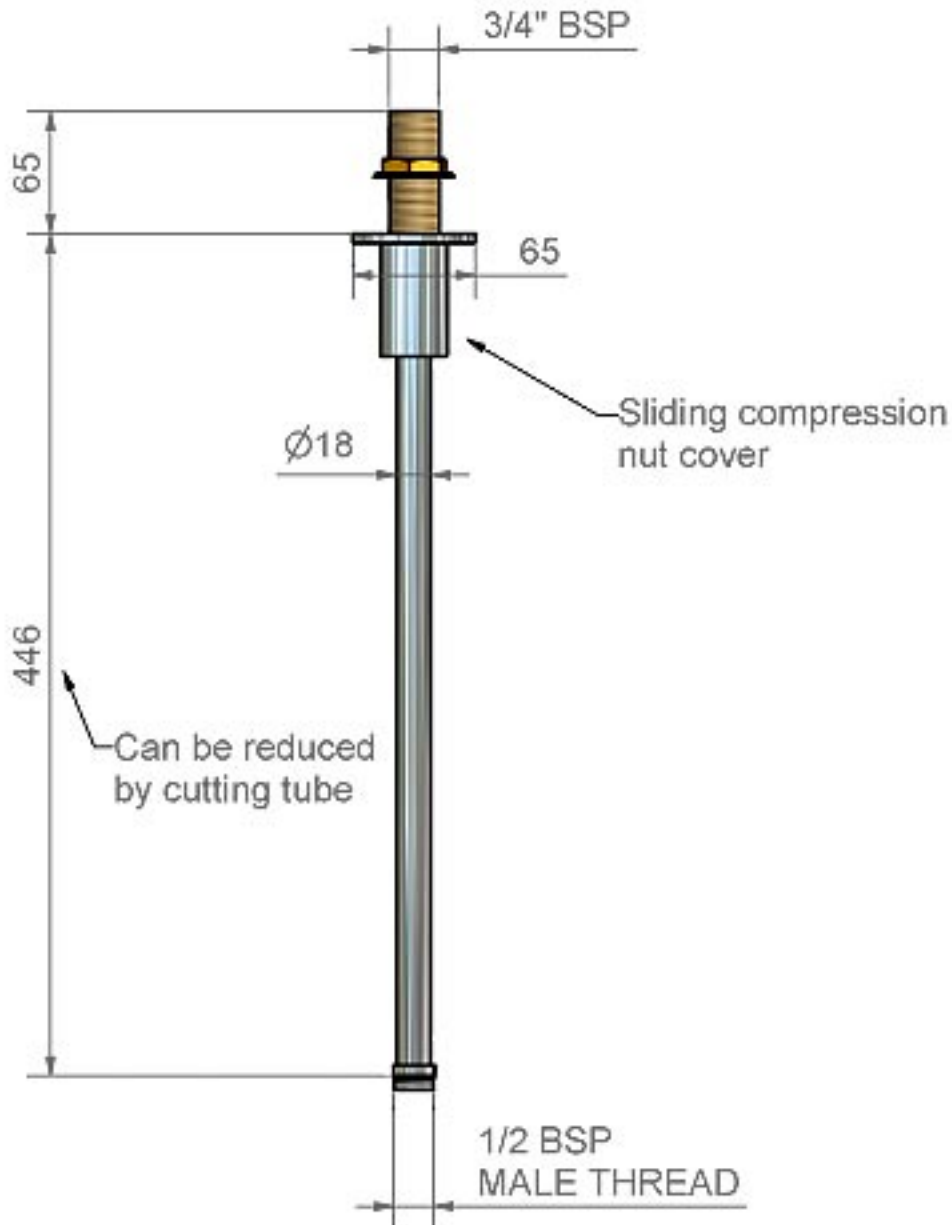

# St. James

International Bathrooms B.V.  
www.bathrooms.nl

Range	Ancillary
Item	Vertical drop shower no rose
Date	
Finish : Chrome	Code : SKC128LR
ALL DIMENSIONS SHOWN IN mm.	

### Pack Details:-

Units of 1, Xcm x Xcm x Xcm.

Product Weight XKg.

Total Pack Weight XKg.

Min. Working Pressure 0.1Bar

Flow @ 0.1 Bar (Marflow Test Rig) X l/min.