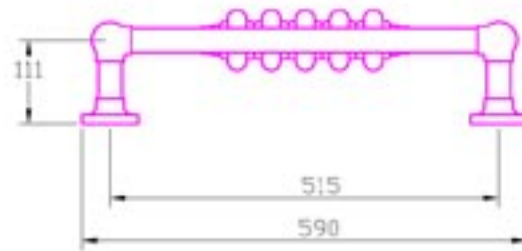

# BEAUMONT SJTR5000

1	Steel Column Radiators Are Suitable For Use On Indirect/Combi Boiler Systems Only-Not On Direct Hot Water Systems
2	Electrical Earth Connection Fitted
3	Packing:Moulded Polystyrene Inner Protection And White Carton outer System
4	This Product Is Manufactured In ISO9001 Accredited Establishment
5	Screws,Masonry Plugs,Vent Key,Allen Key and Fitting Instructions Included
6	Product Serial number And Date Of Manufacture Impressed In Top RH Flange
7	Brass Tube Specification: $\phi$ 31.8 X 1.00 mm
8	Radiator paint colour column rad.: Ral 9010
9	Product test pressure: 11 bar
10	Size Variation:A 1% Size Variation Is Possible
11	Warranty: 5 Years From Date Of Manufacture(Material and workmanship)
12	NW/GW: 13.1kg/16.7kg
13	Tapping: 1/2" BSPT
14	Heat Output: 2363 BTU/HR (693 Watts)