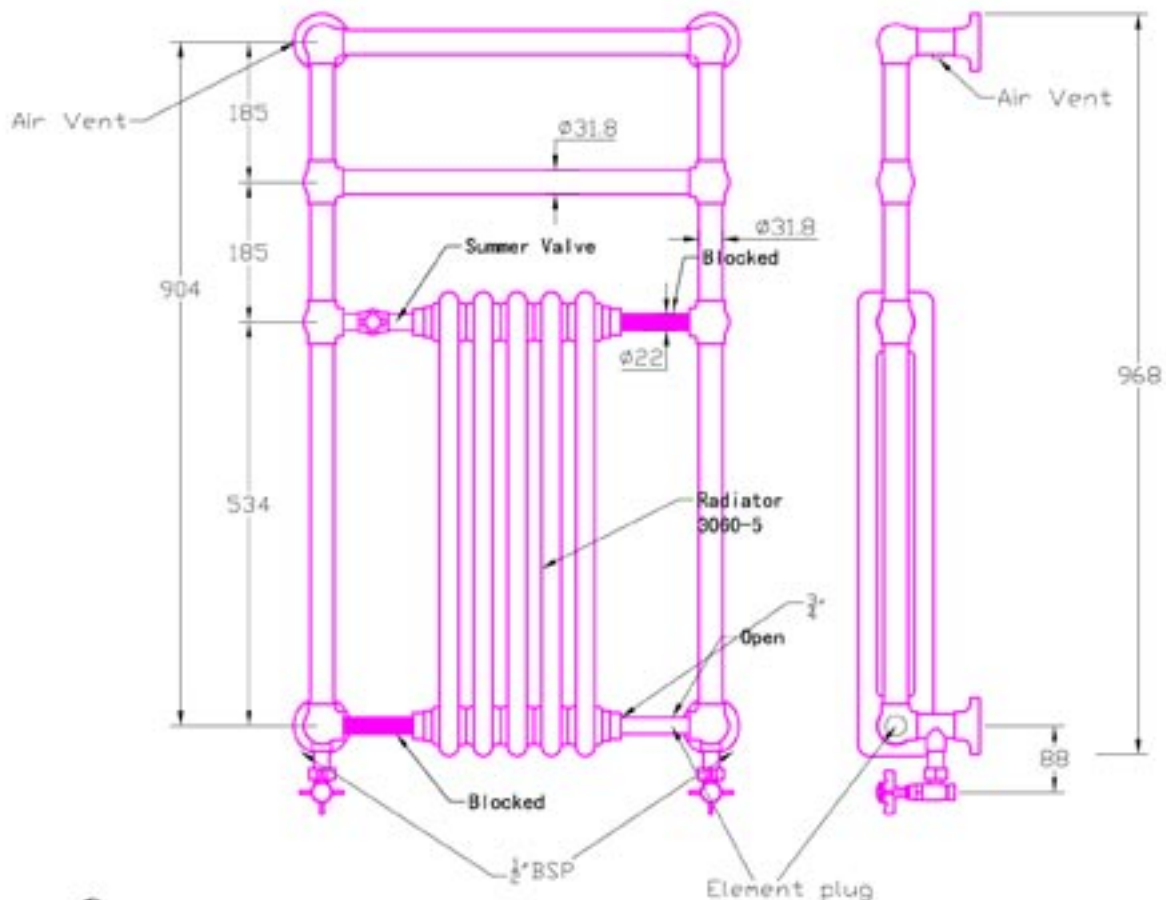

# BEAUMONT SJTR5000

1	Steel Column Radiators Are Suitable For Use On Indirect/Combi Boiler Systems Only-Not On Direct Hot Water Systems
2	Electrical Earth Connection Fitted
3	Packing:Moulded Polystyrene Inner Protection And White Carton outer System
4	This Product Is Manufactured In ISO9001 Accredited Establishment
5	Screws,Masonry Plugs,Vent Key,Allen Key and Fitting Instructions Included
6	Product Serial number And Date Of Manufacture Impressed In Top RH Flange
7	Brass Tube Specification: $\phi$ 31.8 X 1.00 mm
8	Radiator paint colour column rad.: Ral 9010
9	Product test pressure: 11 bar
10	Size Variation:A 1% Size Variation Is Possible
11	Warranty: 5 Years From Date Of Manufacture(Material and workmanship)
12	NW/GW: 13.1kg/16.7kg
13	Tapping: 1/2" BSPT
14	Heat Output: 2363 BTU/HR (693 Watts)