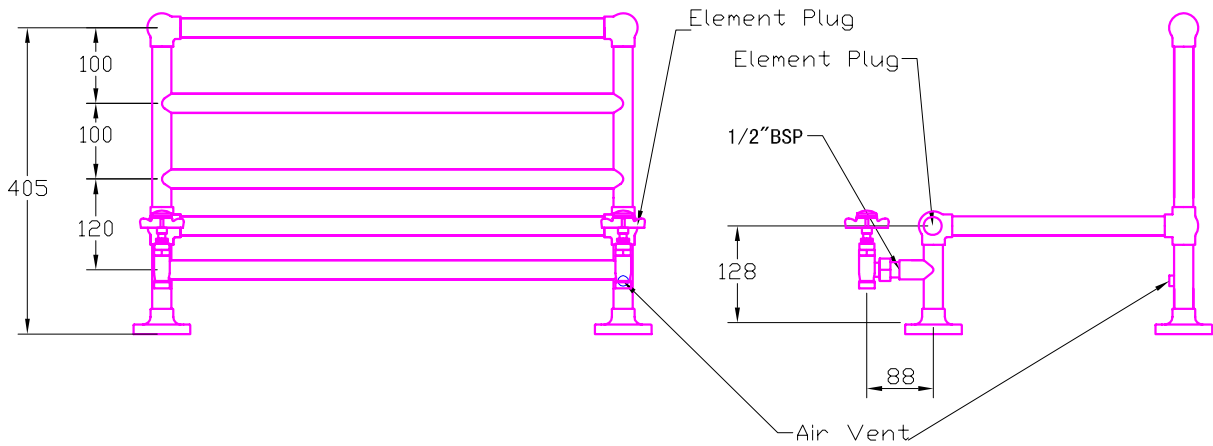

AVON SJTR8000

1	Electrical Earth Connection Fitted
2	Packing: Moulded Polystyrene Inner Protection And White Carton Outer System
3	This Product Is Manufactured In ISO9001 Accredited Establishment
4	Screws, Masonry Plugs, Vent Key, Allen Key and Fitting Instructions Included
5	Product Serial number And Date Of Manufacture Impressed In Top RH Flange
6	Brass Tube Specification: \varnothing \varnothing 25.4 X 1.0 mm
7	Product Test Pressure: 11 bar
8	Size Variation: A 1% Size Variation Is Possible
9	Warranty: 5 Years From Date Of Manufacture (Material and Workmanship)
10	NW/GW:
11	Tapping: 1/2" BSPT
14	Heat Output: 1364 BTU/HR (425 Watts)