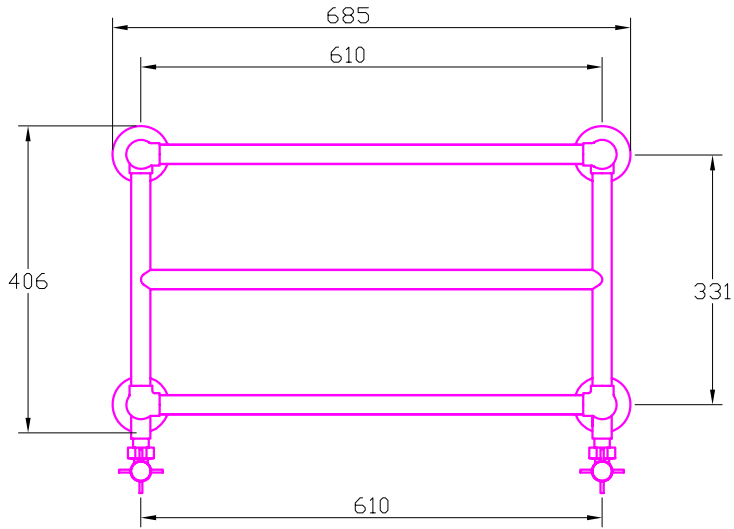

AVON SJTR8000

1	Electrical Earth Connection Fitted
2	Packing: Moulded Polystyrene Inner Protection And White Carton Outer System
3	This Product Is Manufactured In ISO9001 Accredited Establishment
4	Screws, Masonry Plugs, Vent Key, Allen Key and Fitting Instructions Included
5	Product Serial number And Date Of Manufacture Impressed In Top RH Flange
6	Brass Tube Specification: \varnothing \varnothing 25.4 X 1.0 mm
7	Product Test Pressure: 11 bar
8	Size Variation: A 1% Size Variation Is Possible
9	Warranty: 5 Years From Date Of Manufacture (Material and Workmanship)
10	NW/GW:
11	Tapping: 1/2" BSPT
14	Heat Output: 1364 BTU/HR (425 Watts)